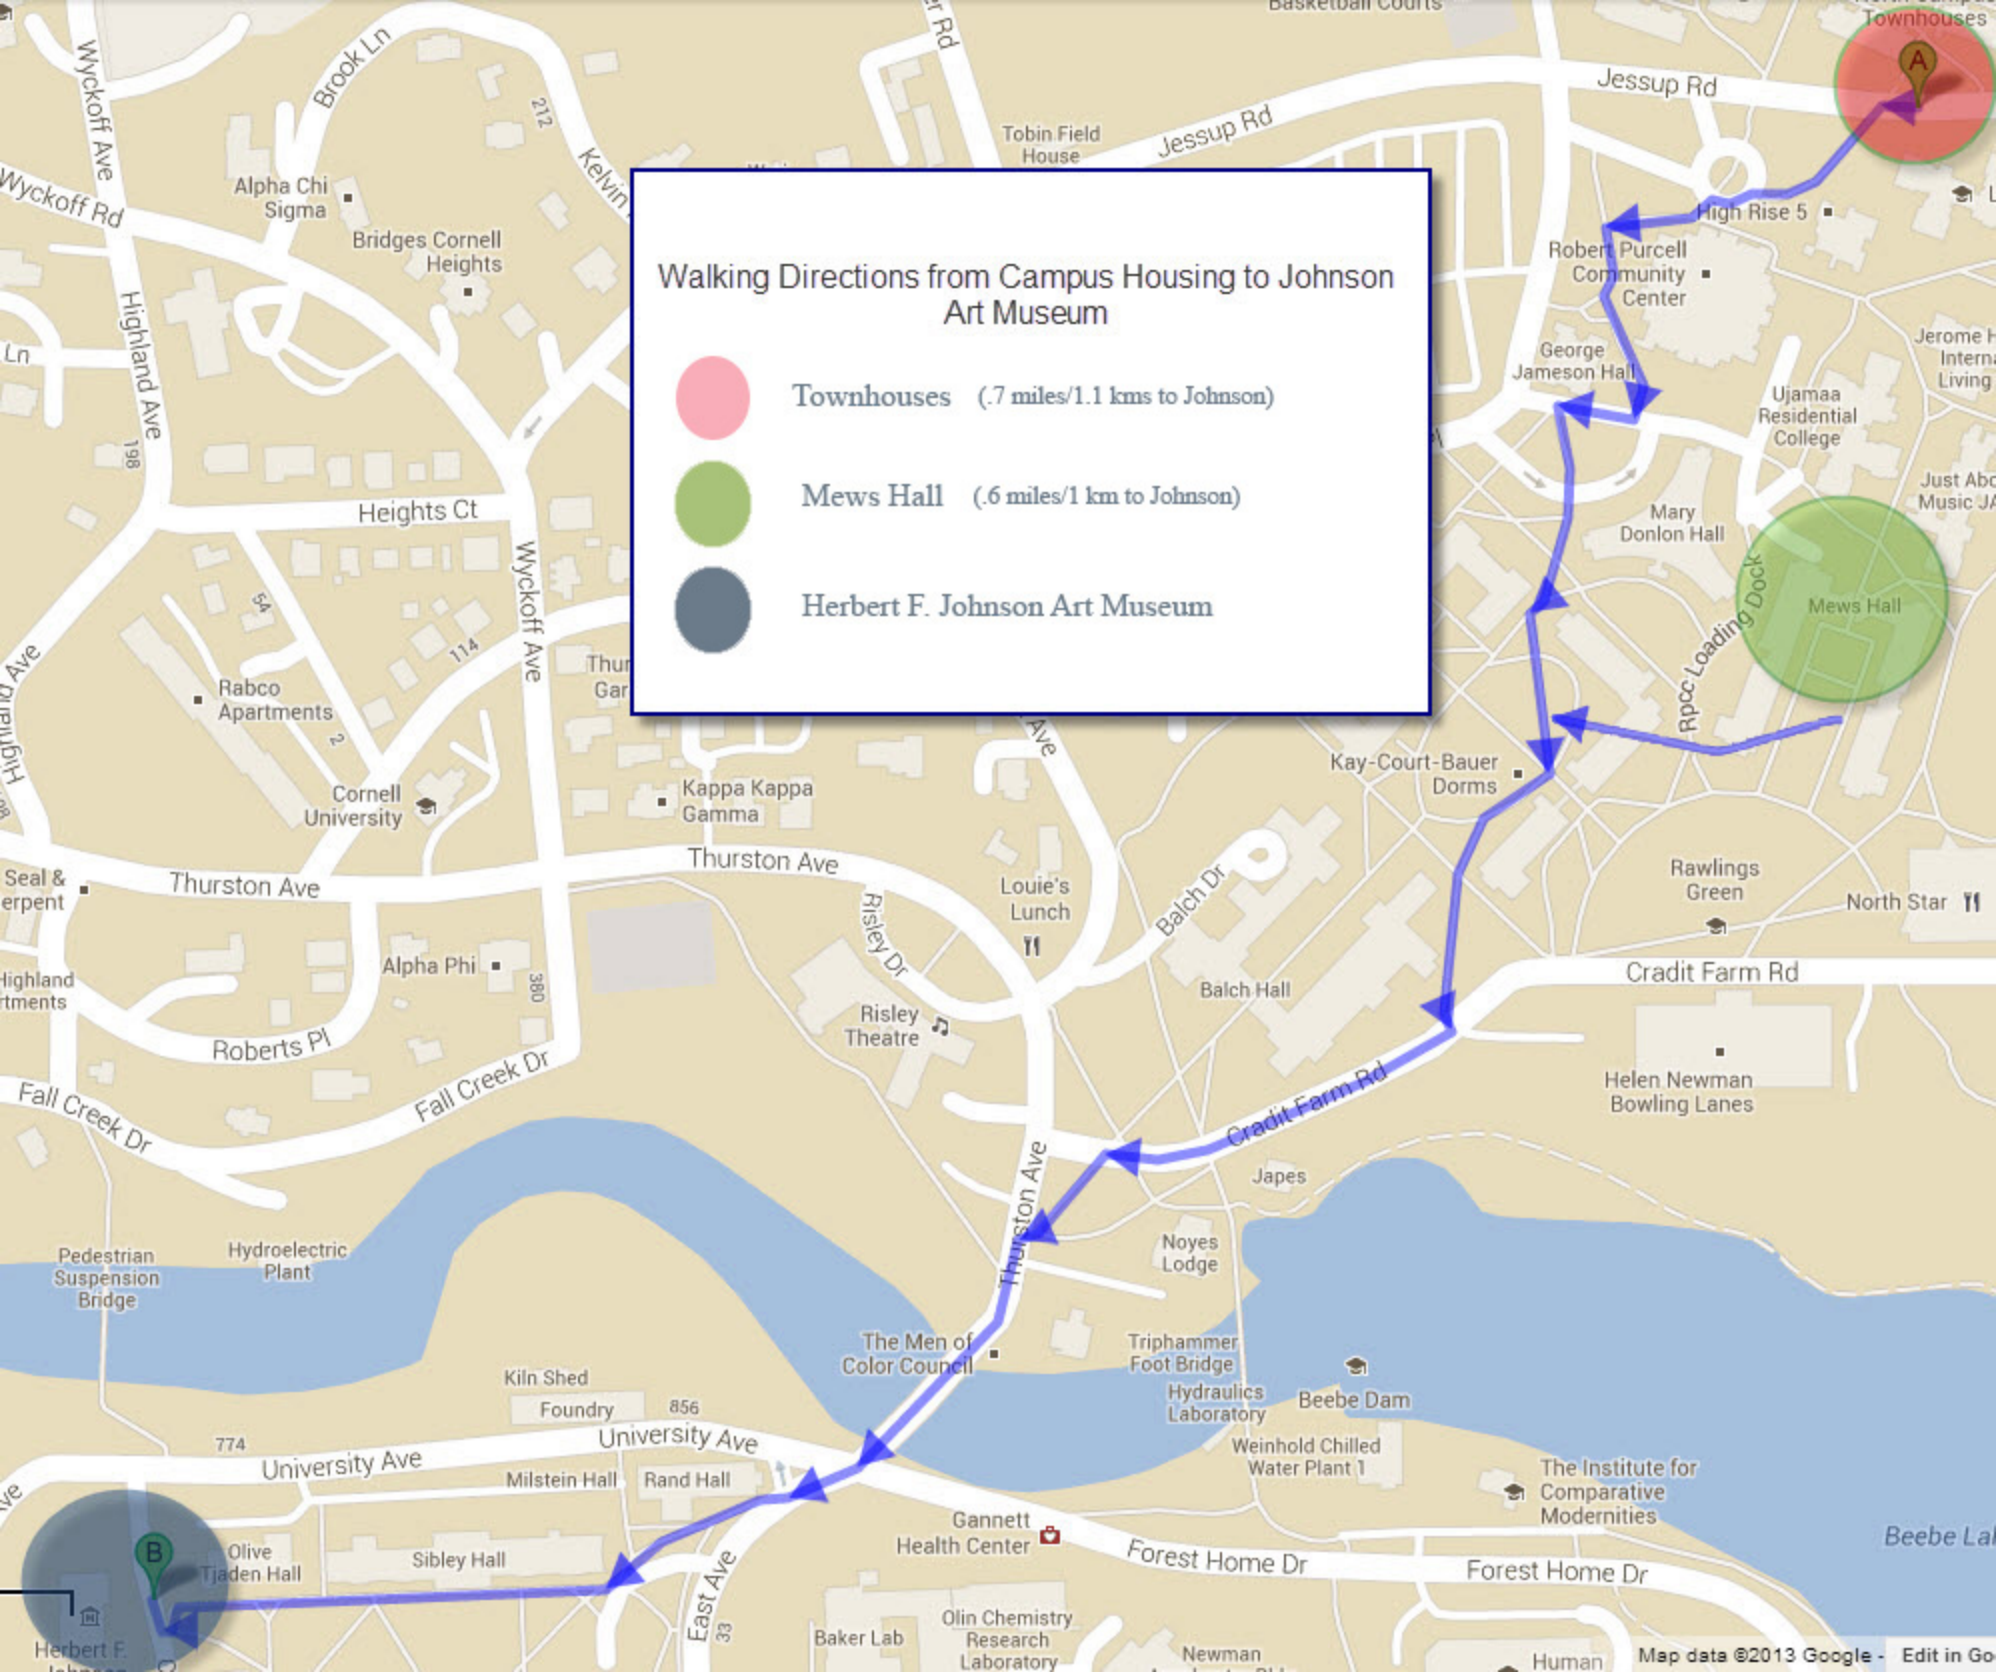

Walking Directions from Campus Housing to Johnson Art Museum

Townhouses (.7 miles/1.1 kms to Johnson)

Mews Hall (.6 miles/1 km to Johnson)

Herbert F. Johnson Art Museum

Bus from Campus Housing to Mann Library

Bus 81 and 82: pick up at Robert Purcell Community Center and get off at Kennedy Hall. Bus comes approximately every 10 minutes (81) or every 15 minutes (82), 7 am to 6 pm Monday-Friday. \$1.50 fare.

Robert Purcell: check in + Marketplace Eatery & Bear Necessities Convenience.

Walking Directions from Campus Housing to Johnson Art Museum

-  Townhouses (.8 miles/1.3 kms to Mann)
-  Mews Hall (.7 miles/1.1 kms to Mann)
-  Mann Library